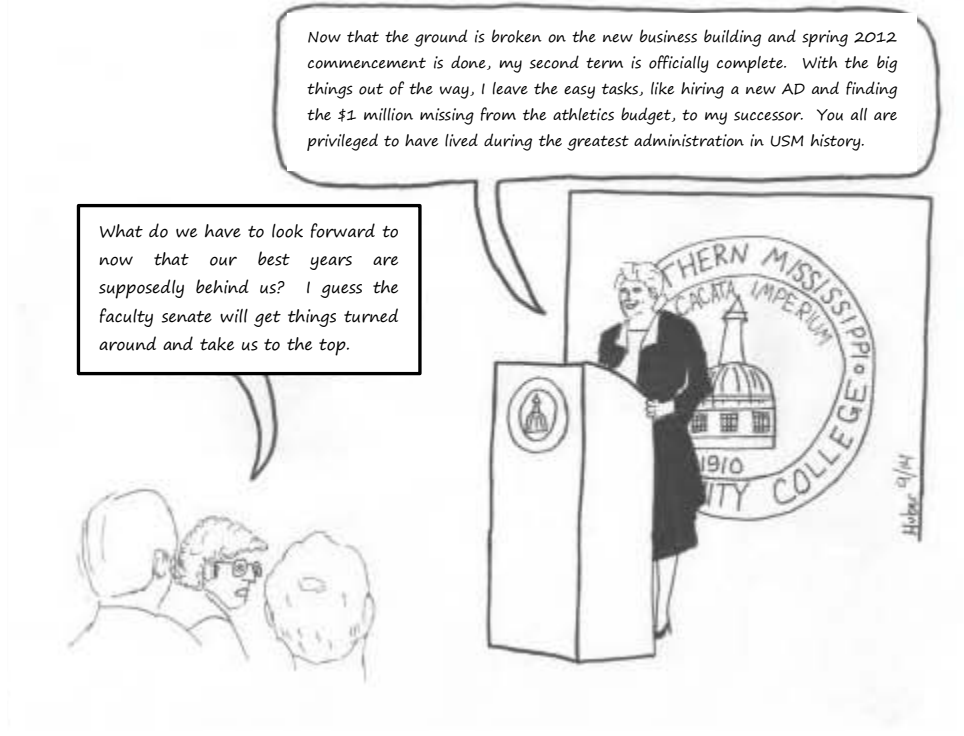

Martha's Podium

An Editorial Cartoon Series from USMNEWS.net

Martha's Podium is an editorial cartoon series from USMNEWS.net that borrows from cartoons that appeared in *The Student Printz* during the Martha Saunders administration of USM.